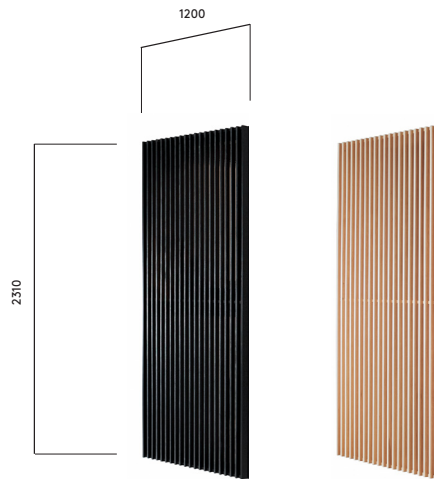

Zen Pod "Large"

ADDITIONAL FURNITURE PACKAGES

"Communicate" Meeting room furniture

- 1 dB pillar table, black (fabric Focus melange 60900).
- 5 dB stools (fabric Focus melange 60900).
- 1 NEC Multisync M551 LCD 55" display.
- Bose Videobar™ VB1 all-in-one USB conferencing device.

"Focus" Work room furniture

- 1 height-adjustable, black desk R5 Ragnars, 1400x600mm.
- 1 black work chair "Atlas" Lammhults 5 feet incl. castors.
- 2 extra power sockets 230V.

Accessories

SLATTED PANELS

"Essential"
Black stained oak

"Advanced"
Clear varnished oak

- Easily added/removed.
- For front/side glass walls (not door).
- Available for Small, Medium & Large.