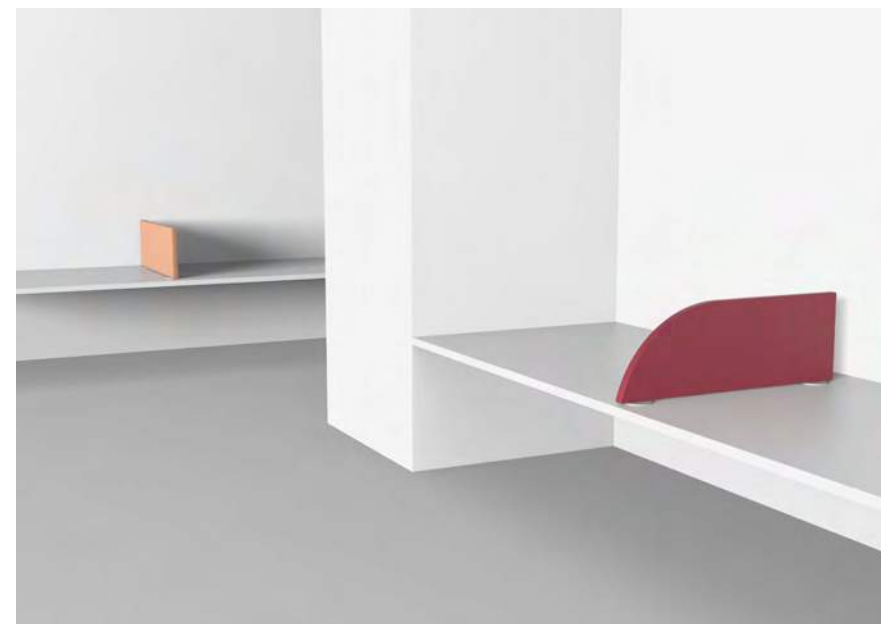

Plec Desk Nude · Brick