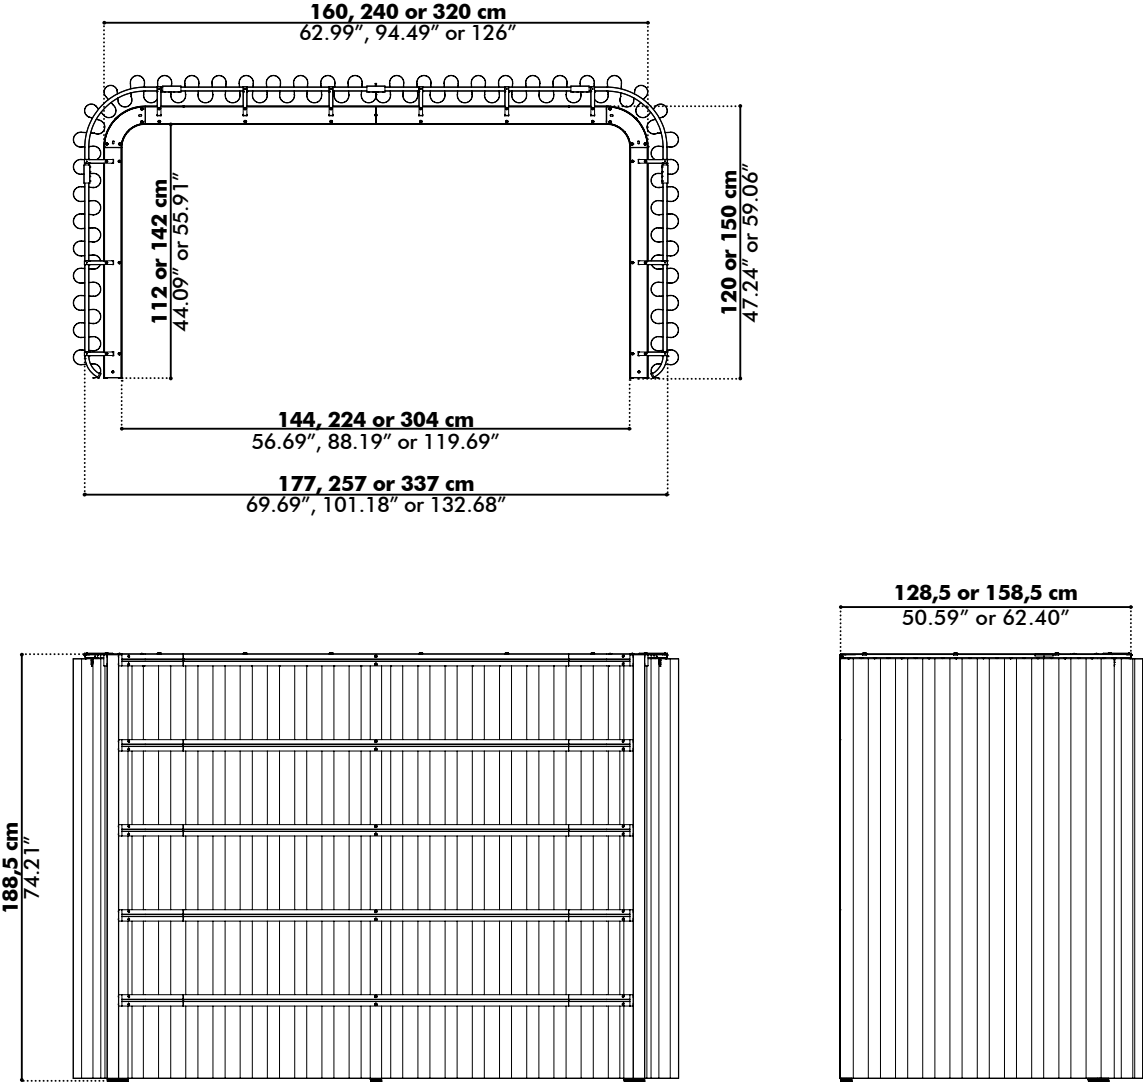

Dimensions

Bracks High

* Dimensions excl. rails & curtains

Extra High

* Dimensions excl. rails & curtains

Shelves

Shelf A

Shelf B