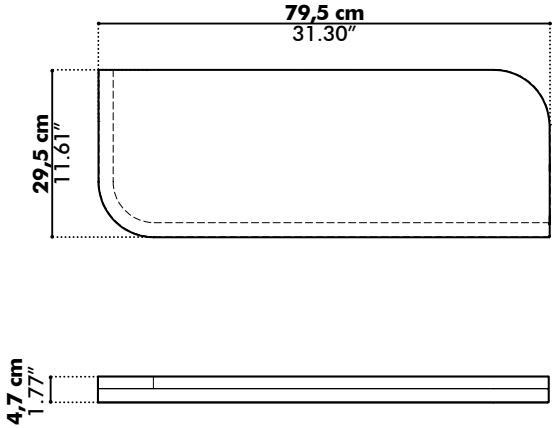

Dimensions

Bracks High

* Dimensions excl. rails & curtains

Extra High

* Dimensions excl. rails & curtains

Shelves

Shelf A

Shelf B

Worktops

Worktop Full for Bracks width 160 or 240

Cutouts for electrification are optional: **80 mm** - 3.15"

Worktop A for Bracks depth 120 or 150

Worktop B for Bracks depth 120 or 150

Cutouts for electrification are optional: **80 mm** - 3.15"

Acoustics

BuzziBracks Drops Acoustic Height 188.5 cm | 74.21

Equivalent sound absorption area in m² per object

BuzziBracks Drops Acoustic Height 226 cm | 88.98"

Equivalent sound absorption area in m² per object