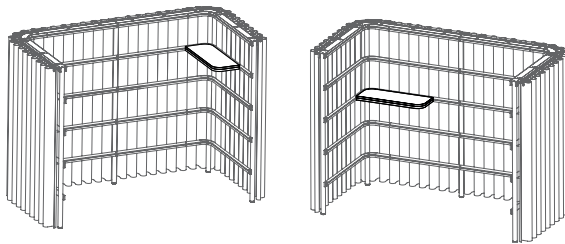

Height: 188,5 cm
Depth: 120 cm or 150 cm
Width: 160 cm, 240 cm or 320 cm

Height: 74.21"
Depth: 47.24" or 59.06"
Width: 62.99", 94.49" or 126"

Cover
Shelves
Worktop
Accessoires
Electrification

Extra High

Frame powder coated metal in beige red (RAL 3012), black (RAL 9005), black green (RAL 6012), light green (RAL 6027), pastel blue (RAL 5024), pastel green (6019) or signal grey (RAL 7004)
Curtain in Cur A, B, C, D or F
Worktops and shelves in Antwerp Oak, metal support in powder coated metal (same color as frame)

Height: 226 cm
Depth: 150 cm
Width: 320 cm

Height: 89.97"
Depth: 59.06"
Width: 126"

Shelves
Worktop
Accessoires
Electrification

Add-ons

Shelf A

Surface: Antwerp Oak
Metal support: same color as frame
Left or Right side position

Shelf B

Surface: Antwerp Oak
Metal support: same color as frame
Left or Right side position

Worktop Full

Surface: Antwerp Oak
Metal support: same color as frame
Optional: 2 cutouts for electrification
Ø 80 mm | 3.15"
Available for width: 160 cm or 240 cm
62.99" or 94.49"