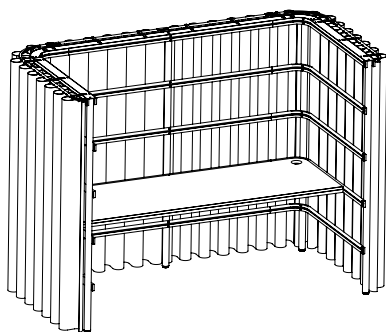

Height: 188,5 cm
Depth: 120 cm or 150 cm
Width: 160 cm, 240 cm or 320 cm

Height: 74.21"
Depth: 47.24" or 59.06"
Width: 62.99", 94.49" or 126"

Cover
Shelves
Worktop
Accessoires
Electrification

Extra High

Frame powder coated metal in beige red (RAL 3012), black (RAL 9005), black green (RAL 6012), light green (RAL 6027), pastel blue (RAL 5024), pastel green (6019) or signal grey (RAL 7004)
Curtain in Cur A, B, C, D or F
Worktops and shelves in Antwerp Oak, metal support in powder coated metal (same color as frame)

Height: 226 cm
Depth: 150 cm
Width: 320 cm

Height: 89.97"
Depth: 59.06"
Width: 126"

Shelves
Worktop
Accessoires
Electrification

Add-ons

Shelf A

Surface: Antwerp Oak
Metal support: same color as frame
Left or Right side position

Shelf B

Surface: Antwerp Oak
Metal support: same color as frame
Left or Right side position

Worktop Full

Surface: Antwerp Oak
Metal support: same color as frame
Optional: 2 cutouts for electrification
Ø 80 mm | 3.15"
Available for width: 160 cm or 240 cm
62.99" or 94.49"