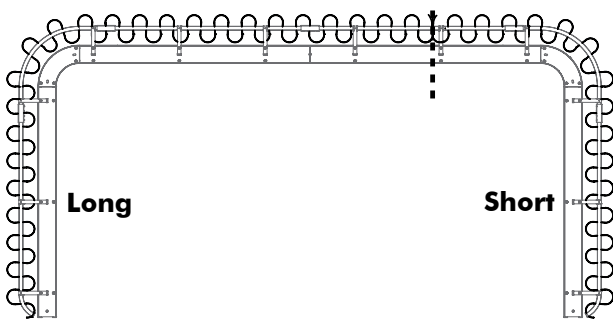

Curtain 2 pcs, asymmetric

Long + Short

Curtains Long and Short can be chosen in a different curtain collection and color.