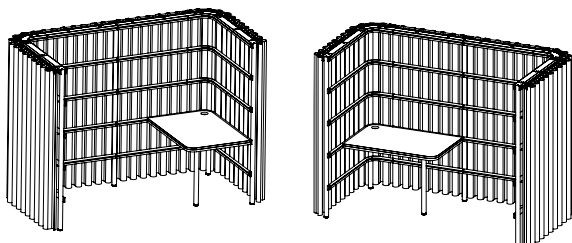

Worktop B

Surface: Antwerp Oak
Metal support: same color as frame
Left or Right side position
Optional: 1 cutout for electrification
Ø 80 mm | 3.15"
Available for depth: 120 cm or 150 cm
47.24" or 59.06"