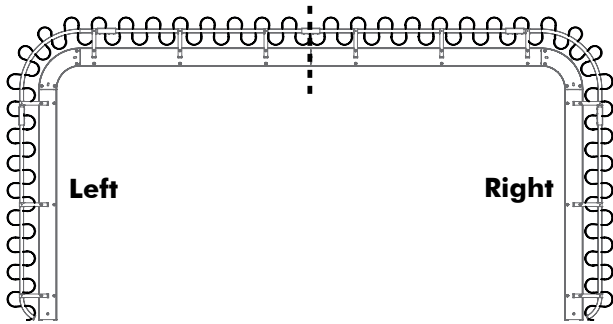

Fastness to light Note 6-7, ISO 105-B02

Maintenance Washable at max. 30°C - 90°F. Half wash load. Drip drying.
Ironing might be necessary when washed at 30°C - 90°F.

Curtain 2 pcs, symmetric

Left + Right