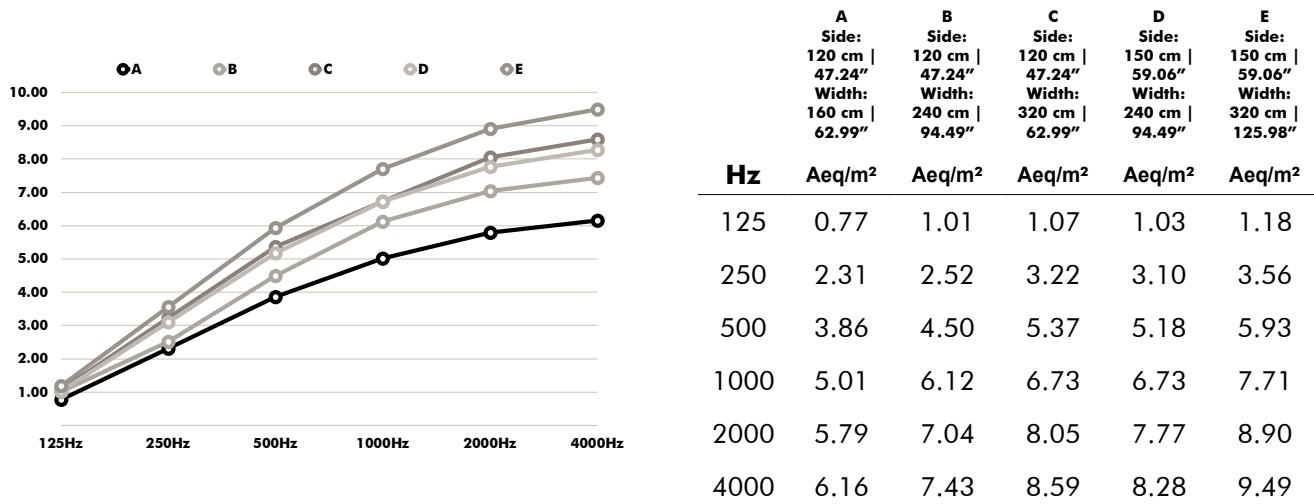

Worktops

Worktop Full for Bracks width 160 or 240

Cutouts for electrification are optional: **80 mm** - 3.15"

Worktop A for Bracks depth 120 or 150

Worktop B for Bracks depth 120 or 150

Cutouts for electrification are optional: **80 mm** - 3.15"

Acoustics

BuzziBracks Drops Acoustic Height 188.5 cm | 74.21

Equivalent sound absorption area in m² per object

BuzziBracks Drops Acoustic Height 226 cm | 88.98"

Equivalent sound absorption area in m² per object