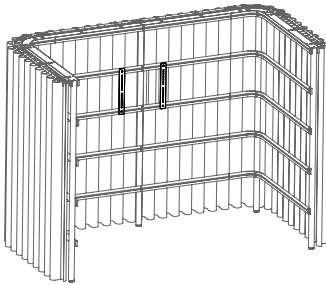

Pinboard Buzzifelt

BuzziFelt
Metal screw
Horizontal and vertical position
Optional bicolor
W 54,5 cm H 92 cm D 1,2 cm
W 21.46" H 36.22" D 0.47"

Hooks

Antwerp Oak
Black screw
W 3,5 cm H 21 cm D 6 cm
W 1.38" H 8.27" D 2.36"

Universal Mount

Finishing metal in black or same color as frame
W 5 cm H 42,5 cm D 0,4 cm
W 1.97" H 16.73" D 0.16"

Maximum weight: 20 kg | 45lbs
Requirements to meet max. weight:
Load has to be directly attached to the frame.
Telescopic brackets for displays will limit weight due to leverage effect