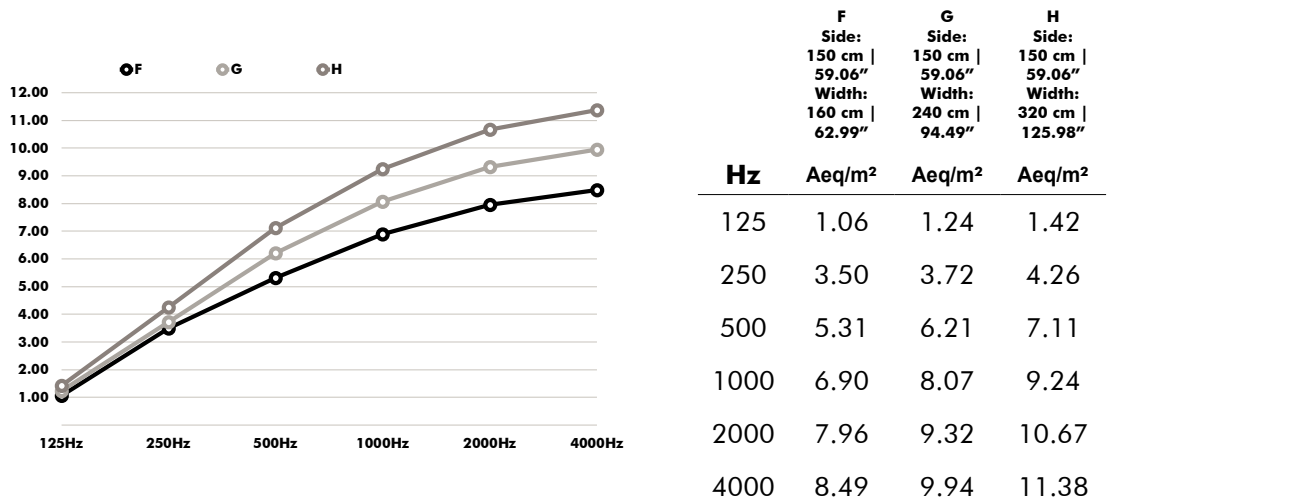

Acoustics

BuzziBracks Drops Acoustic Height 188.5 cm | 74.21

Equivalent sound absorption area in m² per object

BuzziBracks Drops Acoustic Height 226 cm | 88.98"

Equivalent sound absorption area in m² per object

BuzziBracks Velvet Height 188.5 cm | 74.21

Equivalent sound absorption area in m² per object

	A	B	C	D	E
	Side: 120 cm 47.24" Width: 160 cm 62.99"	Side: 120 cm 47.24" Width: 240 cm 94.49"	Side: 120 cm 47.24" Width: 320 cm 62.99"	Side: 150 cm 59.06" Width: 240 cm 94.49"	Side: 150 cm 59.06" Width: 320 cm 125.98"
Hz	Aeq/m ²	Aeq/m ²	Aeq/m ²	Aeq/m ²	Aeq/m ²
125	0.38	0.51	0.53	0.51	0.59
250	1.15	1.55	1.61	1.55	1.78
500	4.24	4.94	5.90	5.69	6.52
1000	7.73	8.61	10.2	9.84	11.27
2000	6.94	8.12	9.66	9.32	10.68
4000	6.56	7.97	9.13	8.80	10.08