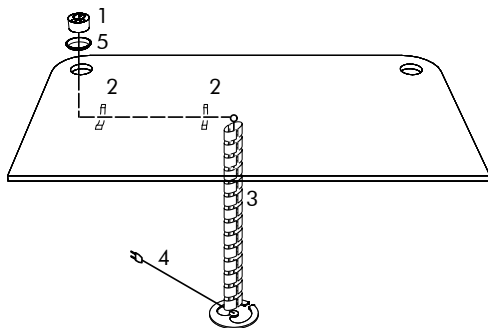

Electrification (optional)

Select your optional electrification set in line with the cutout in your worktop

Netbox Point Single

Optional for all worktops with a
 $\varnothing$ 8 cm | 3.15" cutout

1.	Electrification Unit (Incl. Power Cable 2,9 m | 114.17" Cable length)	1x
2.	Horizontal Cable Clips	2x
3.	Vertical Cable Manager	1x
4.	Power Cable (3 m | 118.11" Cable length)	1x
5.	Cable entry cover	1x

* Can be ordered excl. wire management