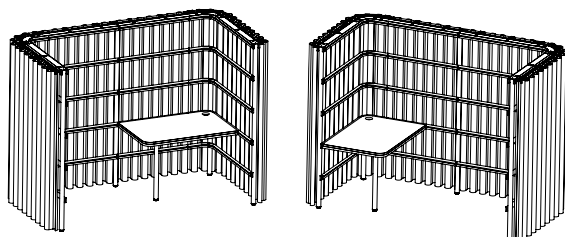

Worktop A

Surface: Antwerp Oak
Metal support: same color as frame
Left or Right side position
Optional: 1 cutout for electrification
Ø 80 mm | 3.15"
Available for depth: 120 cm or 150 cm
47.24" or 59.06"