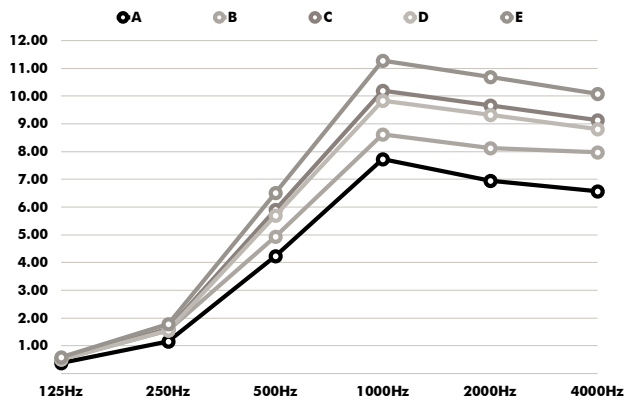

BuzziBracks Velvet Height 188.5 cm | 74.21

Equivalent sound absorption area in m² per object

	A	B	C	D	E
	Side: 120 cm | 47.24" | Width: 160 cm | 62.99"	Side: 120 cm | 47.24" | Width: 240 cm | 94.49"	Side: 120 cm | 47.24" | Width: 320 cm | 62.99"	Side: 150 cm | 59.06" | Width: 240 cm | 94.49"	Side: 150 cm | 59.06" | Width: 320 cm | 125.98"
Hz	Aeq/m²	Aeq/m²	Aeq/m²	Aeq/m²	Aeq/m²
125	0.38	0.51	0.53	0.51	0.59
250	1.15	1.55	1.61	1.55	1.78
500	4.24	4.94	5.90	5.69	6.52
1000	7.73	8.61	10.2	9.84	11.27
2000	6.94	8.12	9.66	9.32	10.68
4000	6.56	7.97	9.13	8.80	10.08