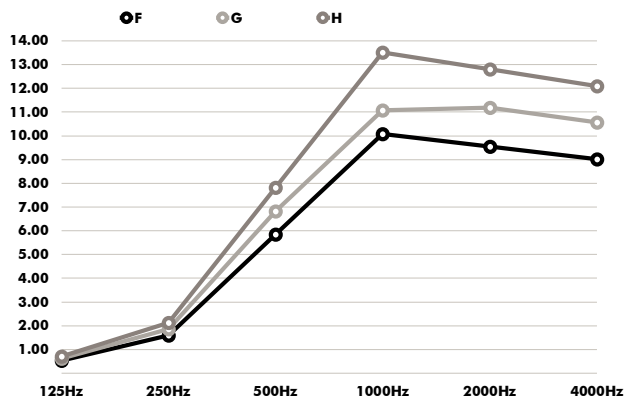

BuzziBracks Velvet Height 226 cm | 88.98"

Equivalent sound absorption area in m² per object

	F	G	H
	Side: 150 cm | 59.06" | Width: 160 cm | 62.99"	Side: 150 cm | 59.06" | Width: 240 cm | 94.49"	Side: 150 cm | 59.06" | Width: 320 cm | 125.98"
Hz	Aeq/m²	Aeq/m²	Aeq/m²
125	0.53	0.62	0.71
250	1.59	1.86	2.13
500	5.84	6.83	7.82
1000	10.08	11.80	13.51
2000	9.55	11.18	12.80
4000	9.02	10.56	12.09