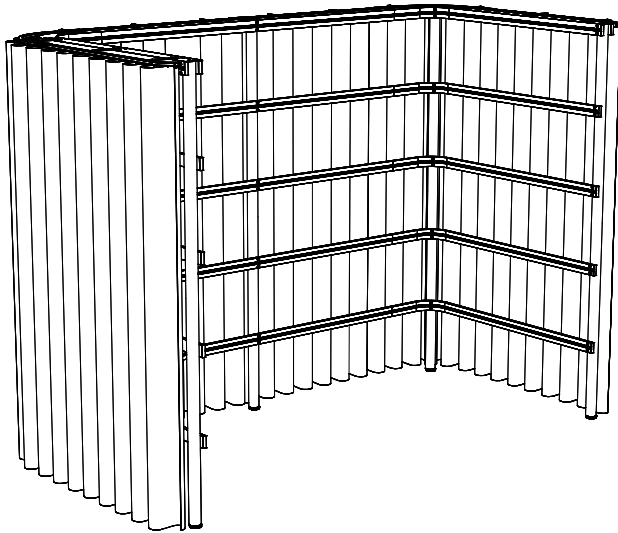

Configurations

High

Frame powder coated metal in beige red (RAL 3012), black (RAL 9005), black green (RAL 6012), light green (RAL 6027), pastel blue (RAL 5024), pastel green (6019) or signal grey (RAL 7004)
Curtain in Cur A, B, C, D or F
Worktops and shelves in Antwerp Oak, metal support in powder coated metal (same color as frame)

Height: 188,5 cm
Depth: 120 cm or 150 cm
Width: 160 cm, 240 cm or 320 cm

Height: 74.21"
Depth: 47.24" or 59.06"
Width: 62.99", 94.49" or 126"

Cover
Shelves
Worktop
Accessoires
Electrification