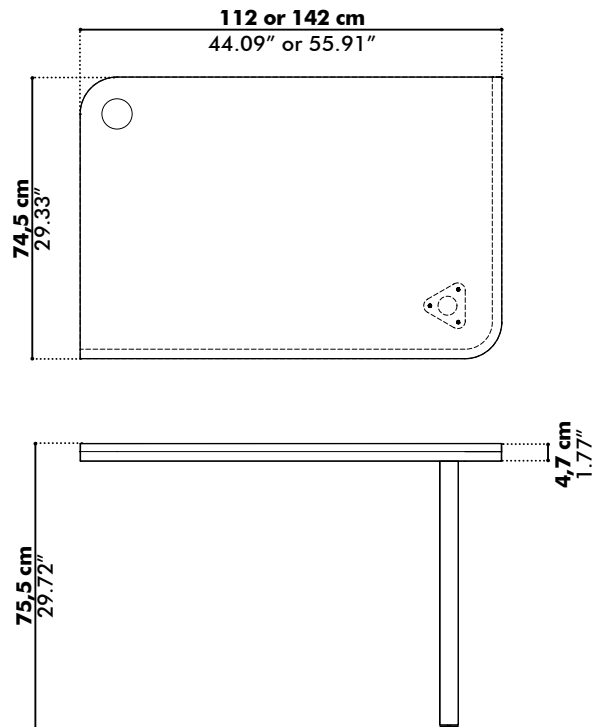

Dimensions

Bracks High

* Dimensions excl. rails & curtains

Extra High

* Dimensions excl. rails & curtains

Shelves

Shelf A

Shelf B

Worktops

Worktop Full for Bracks width 160 or 240

Cutouts for electrification are optional: **80 mm** - 3.15"

Worktop A for Bracks depth 120 or 150

Worktop B for Bracks depth 120 or 150

Cutouts for electrification are optional: **80 mm** - 3.15"

Acoustics

BuzziBracks Drops Acoustic Height 188.5 cm | 74.21

Equivalent sound absorption area in m² per object

BuzziBracks Drops Acoustic Height 226 cm | 88.98"

Equivalent sound absorption area in m² per object