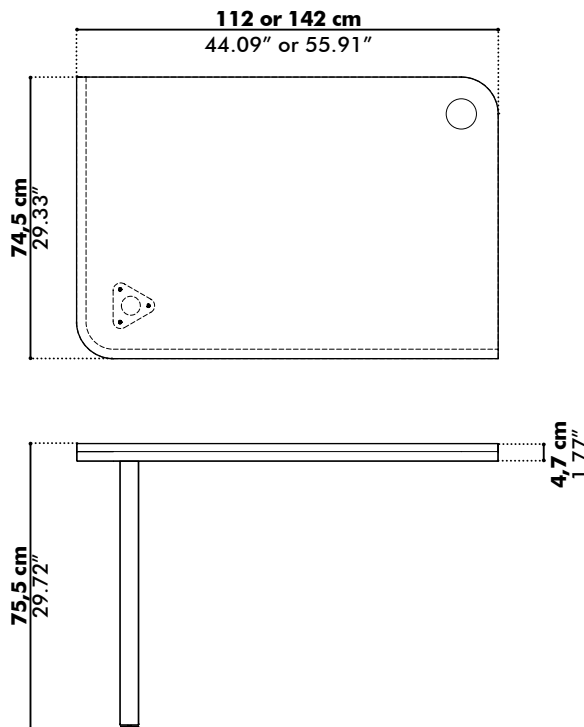

Dimensions

Bracks High

* Dimensions excl. rails & curtains

Extra High

* Dimensions excl. rails & curtains

Shelves

Shelf A

Shelf B

Worktops

Worktop Full for Bracks width 160 or 240

Cutouts for electrification are optional: **80 mm** - 3.15"

Worktop A for Bracks depth 120 or 150

Worktop B for Bracks depth 120 or 150

Cutouts for electrification are optional: **80 mm** - 3.15"