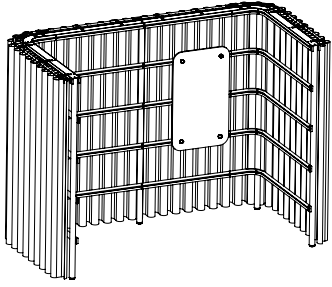

Pinboard Buzzifelt

BuzziFelt
Metal screw
Horizontal and vertical position
Optional bicolor
W 54,5 cm   H 92 cm   D 1,2 cm
W 21.46"   H 36.22"   D 0.47"