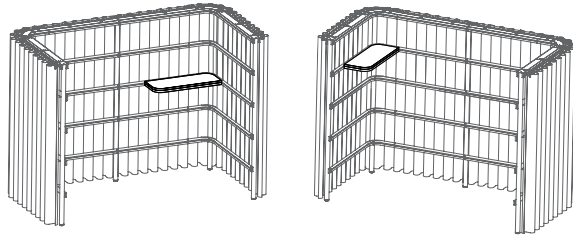

Height: 188,5 cm
Depth: 120 cm or 150 cm
Width: 160 cm, 240 cm or 320 cm

Height: 74.21"
Depth: 47.24" or 59.06"
Width: 62.99", 94.49" or 126"

Cover
Shelves
Worktop
Accessoires
Electrification

Extra High

Frame powder coated metal in beige red (RAL 3012), black (RAL 9005), black green (RAL 6012), light green (RAL 6027), pastel blue (RAL 5024), pastel green (6019) or signal grey (RAL 7004)
Curtain in Cur A, B, C, D or F
Worktops and shelves in Antwerp Oak, metal support in powder coated metal (same color as frame)

Height: 226 cm
Depth: 150 cm
Width: 320 cm

Height: 89.97"
Depth: 59.06"
Width: 126"

Shelves
Worktop
Accessoires
Electrification

Add-ons

Shelf A

Surface: Antwerp Oak
Metal support: same color as frame
Left or Right side position

Shelf B

Surface: Antwerp Oak
Metal support: same color as frame
Left or Right side position

Worktop Full

Surface: Antwerp Oak
Metal support: same color as frame
Optional: 2 cutouts for electrification
Ø 80 mm | 3.15"
Available for width: 160 cm or 240 cm
62.99" or 94.49"