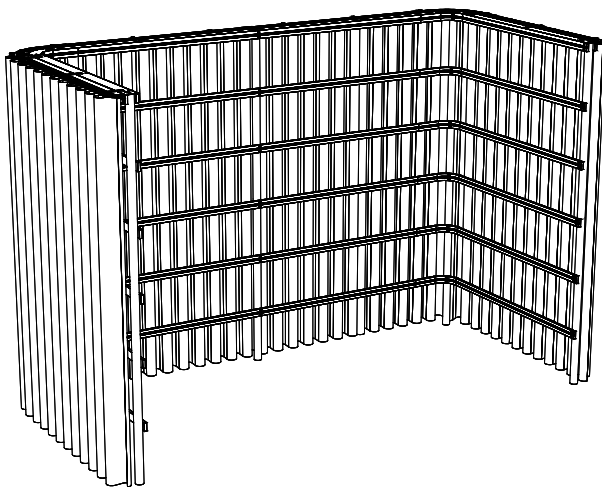

Configurations	3
Add-ons	5
Electrification	9
Curtains	12
Finishes	15
Dimensions	16
Acoustics	23

Configurations

High

Frame powder coated metal in beige red (RAL 3012), black (RAL 9005), black green (RAL 6012), light green (RAL 6027), pastel blue (RAL 5024), pastel green (6019) or signal grey (RAL 7004)
Curtain in Cur A, B, C, D or F
Worktops and shelves in Antwerp Oak, metal support in powder coated metal (same color as frame)

Height: 188,5 cm
Depth: 120 cm or 150 cm
Width: 160 cm, 240 cm or 320 cm

Height: 74.21"
Depth: 47.24" or 59.06"
Width: 62.99", 94.49" or 126"

Cover
Shelves
Worktop
Accessoires
Electrification

Extra High

Frame powder coated metal in beige red (RAL 3012), black (RAL 9005), black green (RAL 6012), light green (RAL 6027), pastel blue (RAL 5024), pastel green (6019) or signal grey (RAL 7004)
Curtain in Cur A, B, C, D or F
Worktops and shelves in Antwerp Oak, metal support in powder coated metal (same color as frame)

Height: 226 cm
Depth: 150 cm
Width: 320 cm

Height: 89.97"
Depth: 59.06"
Width: 126"

Shelves
Worktop
Accessoires
Electrification

Add-ons

Shelf A

Surface: Antwerp Oak
Metal support: same color as frame
Left or Right side position