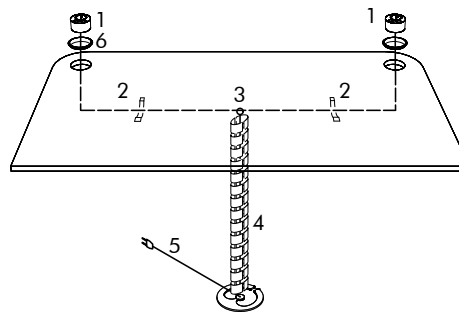

Minimum 4 connection points / screws
Screws need to be positioned at least 20 cm | 8 inch from each other

Flag

Antwerp Oak
Mounted with a magnet to the frame
W 25 cm H 6 cm D 5 cm
W 9.84" H 2.36" D 1.97"

Electrification (optional)

Select your optional electrification set in line with the cutout in your worktop

Netbox Point Single

Optional for all worktops with a
 \varnothing 8 cm | 3.15" cutout

- | | | |
|----|--|----|
| 1. | Electrification Unit
(Incl. Power Cable 2,9 m 114.17" Cable length) | 1x |
| 2. | Horizontal Cable Clips | 2x |
| 3. | Vertical Cable Manager | 1x |
| 4. | Power Cable (3 m 118.11" Cable length) | 1x |
| 5. | Cable entry cover | 1x |

* Can be ordered excl. wire management

Netbox Point Double

Optional for worktops with
 2 x \varnothing 80 mm | 3.15" cutout

- | | | |
|----|---|----|
| 1. | Electrification Unit (2x 1,4 m 55.12" Cable length) | 2x |
| 2. | Horizontal Cable Clips | 2x |
| 3. | Central Connection Block | 1x |
| 4. | Vertical Cable Manager | 1x |
| 5. | Power Cable (3 m 118.11" Cable length) | 1x |
| 6. | Cable entry cover | 1x |